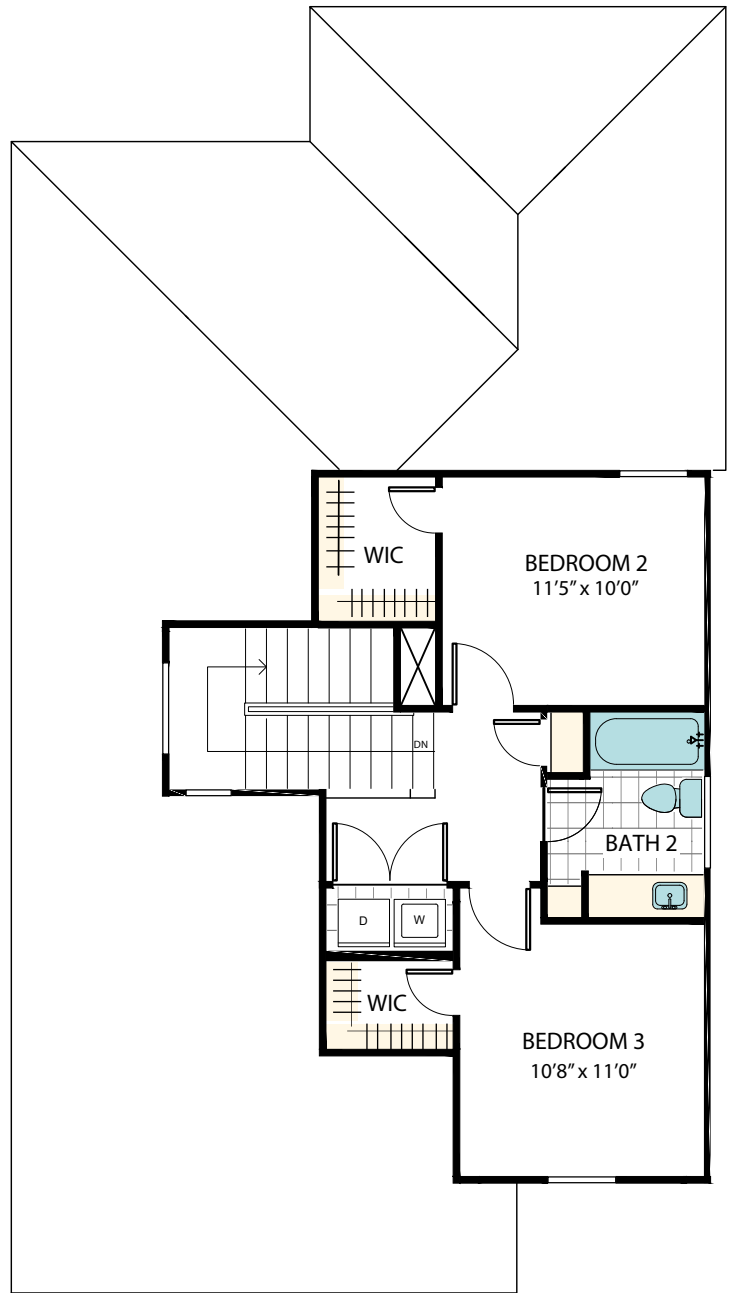

Elevation D, Color Scheme 4: 1432 SQ FT

Elevation E, Color Scheme 6: 1432 SQ FT

Main Level Elevation D

Upper Level Elevation D

Owner's Shower  
Option 1

Owner's Shower  
Option 2