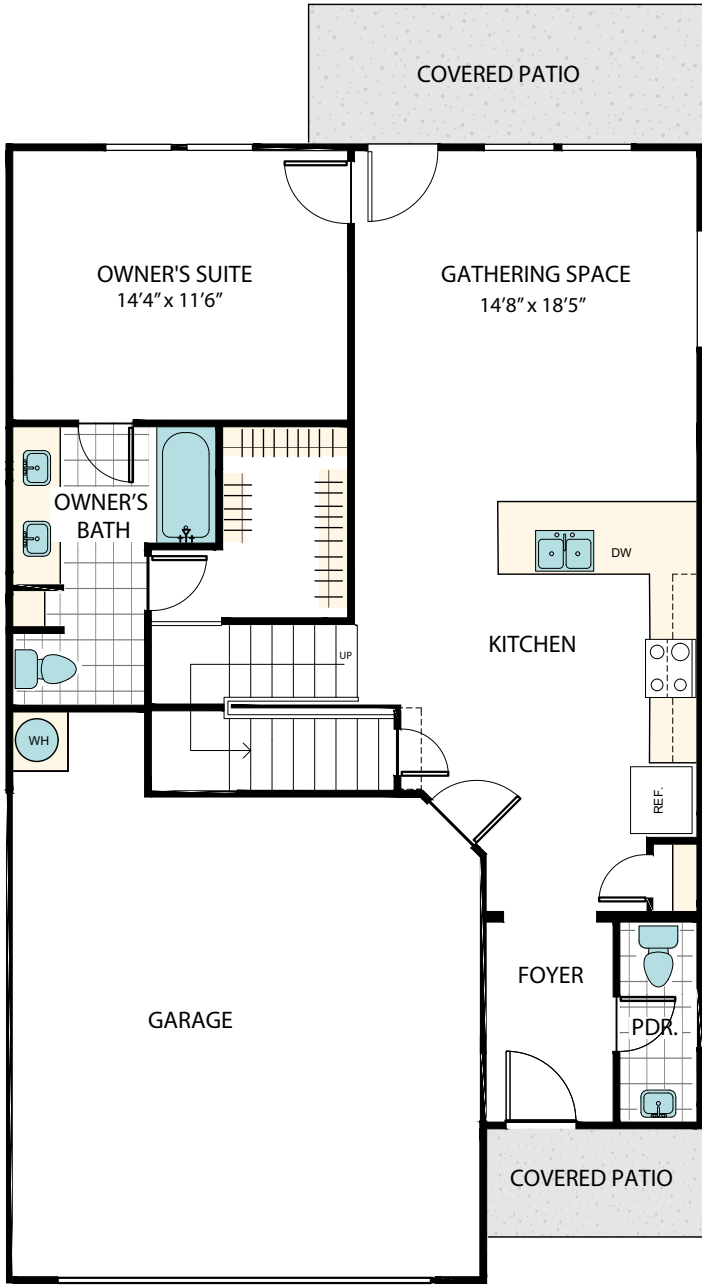

Elevation D, Color Scheme 4: 1432 SQ FT

Elevation E, Color Scheme 6: 1432 SQ FT

Main Level Elevation D

Upper Level Elevation D

Owner's Shower  
Option 1

Owner's Shower  
Option 2