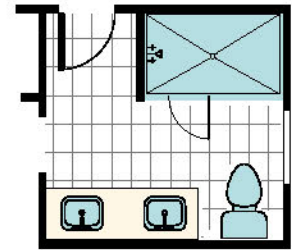

Elevation D, Color Scheme 2: 1325 SQ FT

Elevation G, Color Scheme 2b: 1325 SQ FT

Prices, floorplans, and features are subject to change anytime without notice. Front porches and window types change sizes and vary with elevation. All square footages are approximate and may vary upon elevations and/or options selected and may change without notice. Any material colors depicted including windows, doors and shutters are subject to change and may not represent actual color installed on home. Any landscaping is an artist's rendering and actual landscaping will differ. Home prices will differ based on lot premium and elevation material, and are subject to change without notice. Exterior stone is a natural material and is subject to variation. Please contact your Masonwood New Home Counselor for current information. ©2024 | Masonwood Homes, LLC.