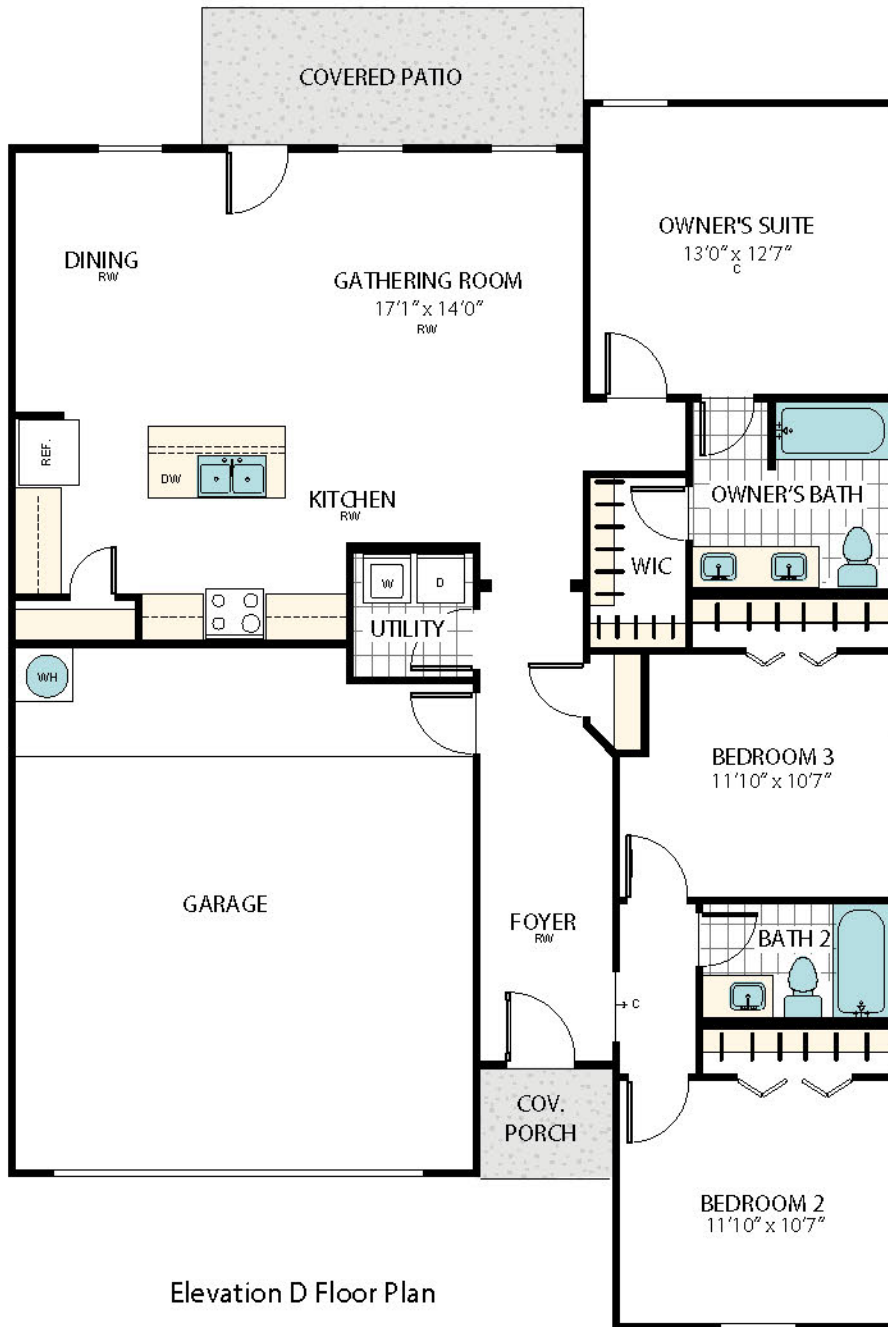

Elevation D, Color Scheme 2: 1325 SQ FT

Elevation G, Color Scheme 2b: 1325 SQ FT

Prices, floorplans, and features are subject to change anytime without notice. Front porches and window types change sizes and vary with elevation. All square footages are approximate and may vary upon elevations and/or options selected and may change without notice. Any material colors depicted including windows, doors and shutters are subject to change and may not represent actual color installed on home. Any landscaping is an artist's rendering and actual landscaping will differ. Home prices will differ based on lot premium and elevation material, and are subject to change without notice. Exterior stone is a natural material and is subject to variation. Please contact your Masonwood New Home Counselor for current information. ©2024 | Masonwood Homes, LLC.

Owner's Shower Option 1

Owner's Shower Option 2