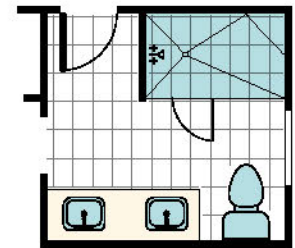

Owner's Shower Option 2