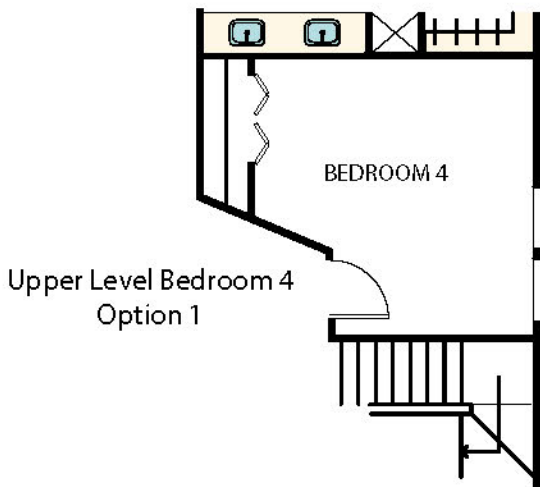

Elevation D, Color Scheme 3: 1760 SQ FT

Elevation E, Color Scheme 1: 1760 SQ FT

Main Level Elevation D

Upper Level Elevation D

Owner's Shower Option 2

Owner's Shower Option 1