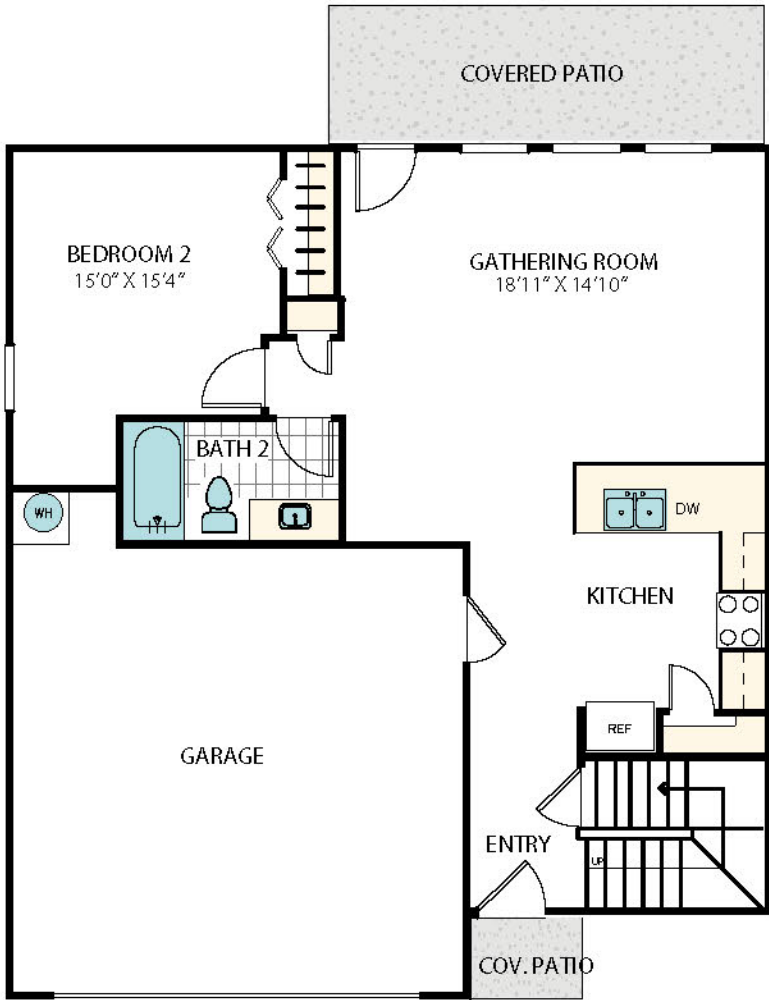

Elevation D, Color Scheme 3: 1760 SQ FT

Elevation E, Color Scheme 1: 1760 SQ FT

Main Level Elevation D

Upper Level Elevation D

Owner's Shower Option 2

Owner's Shower Option 1