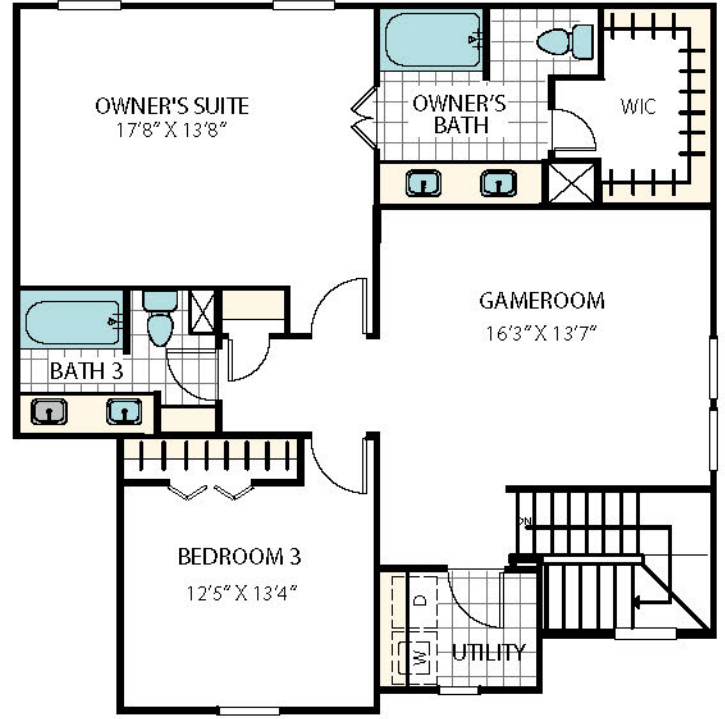

Elevation D, Color Scheme 3: 1760 SQ FT

Elevation E, Color Scheme 1: 1760 SQ FT

Main Level Elevation D

Upper Level Elevation D

Owner's Shower Option 2

Owner's Shower Option 1