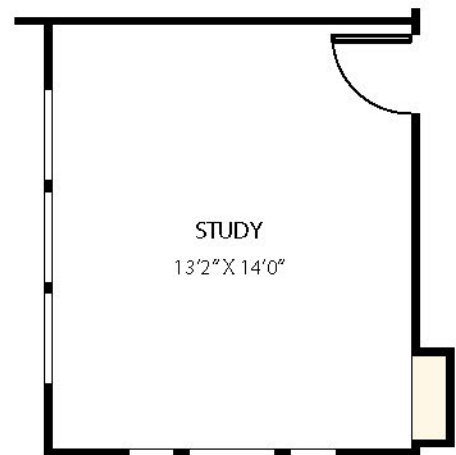

Elevation A, Color Scheme 7: 1830 SQ FT

Elevation B, Color Scheme 4: 1830 SQ FT

Elevation C, Color Scheme 8: 1830 SQ FT

Main Level Elevation A & B

Upper Level Elevation A & B

Owner's Shower
Option 1

Owner's Shower
Option 2

Study Option