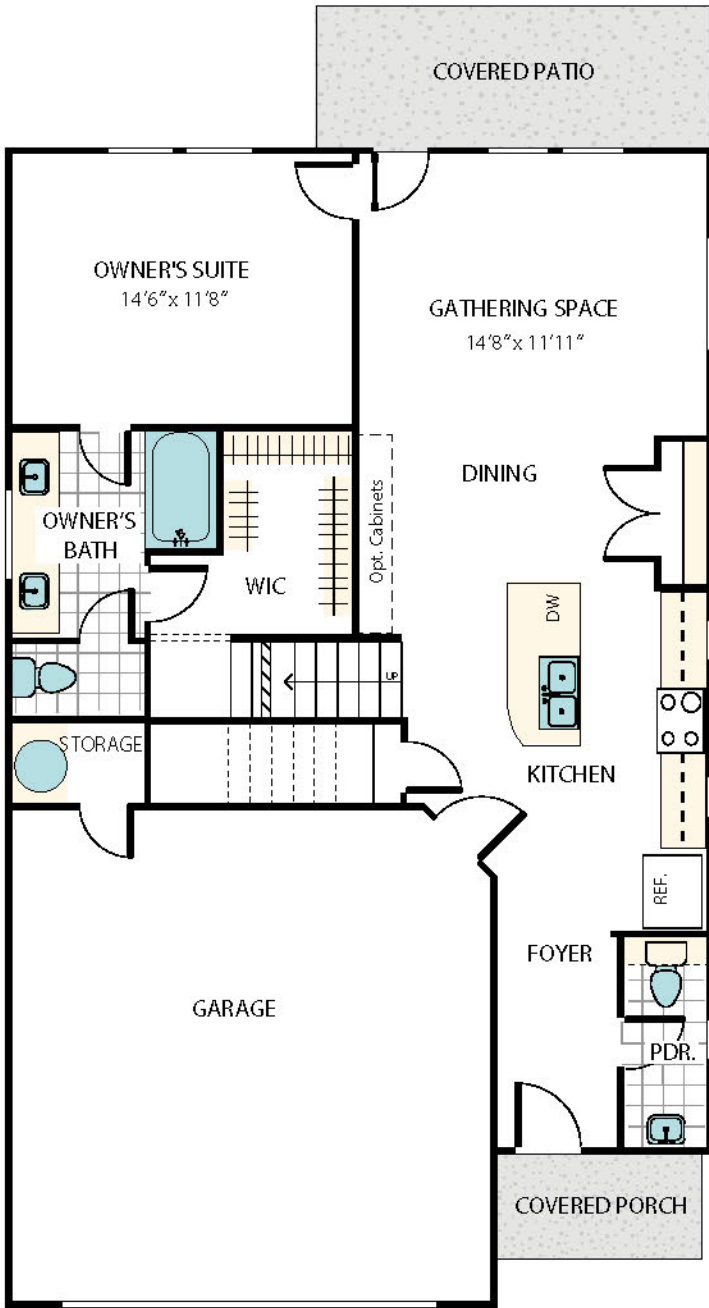

Elevation A, Color Scheme 2: 1603 SQ FT

Elevation B, Color Scheme 3: 1603 SQ FT

Elevation C, Color Scheme 5: 1600 SQ FT

Main Level Elevation B

Upper Level Elevation B

Owner's Shower
Option 1

Owner's Shower
Option 2

Bedroom 4 Option