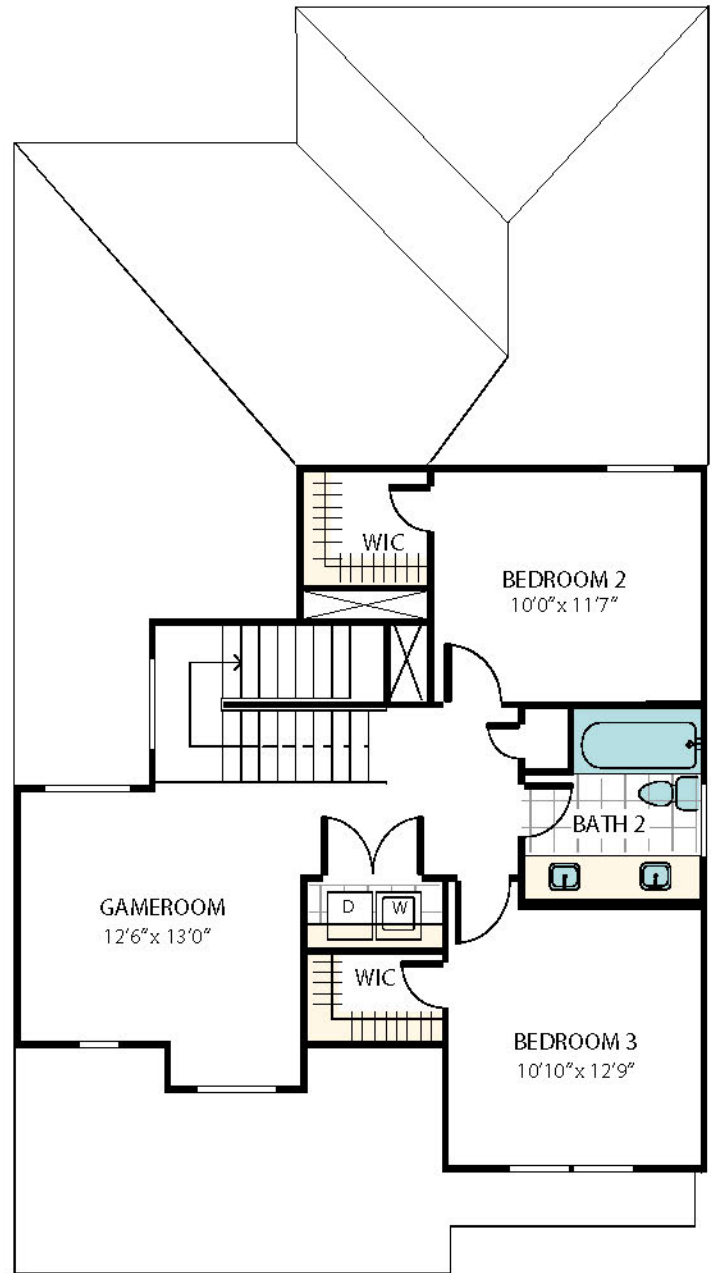

Elevation A, Color Scheme 2: 1603 SQ FT

Elevation B, Color Scheme 3: 1603 SQ FT

Elevation C, Color Scheme 5: 1600 SQ FT

Main Level Elevation B

Upper Level Elevation B

Owner's Shower
Option 1

Owner's Shower
Option 2

Bedroom 4 Option