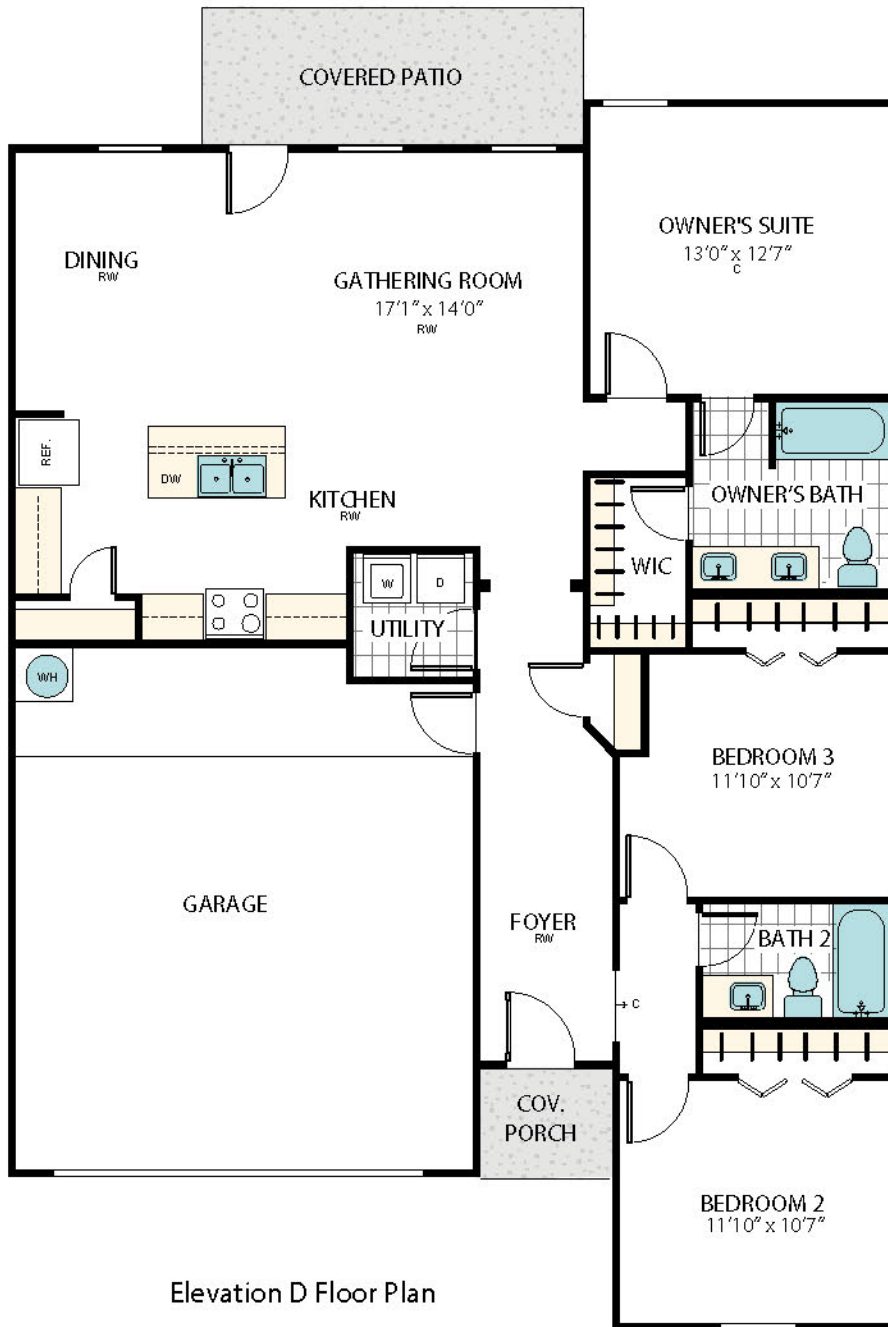

Elevation D, Color Scheme 2: 1325 SQ FT

Elevation G, Color Scheme 2b: 1325 SQ FT

Prices, floorplans, and features are subject to change anytime without notice. Front porches and window types change sizes and vary with elevation. All square footages are approximate and may vary upon elevations and/or options selected and may change without notice. Any material colors depicted including windows, doors and shutters are subject to change and may not represent actual color installed on home. Any landscaping is an artist's rendering and actual landscaping will differ. Home prices will differ based on lot premium and elevation material, and are subject to change without notice. Exterior stone is a natural material and is subject to variation. Please contact your Masonwood New Home Counselor for current information. ©2024 | Masonwood Homes, LLC.

Owner's Shower Option 1

Owner's Shower Option 2