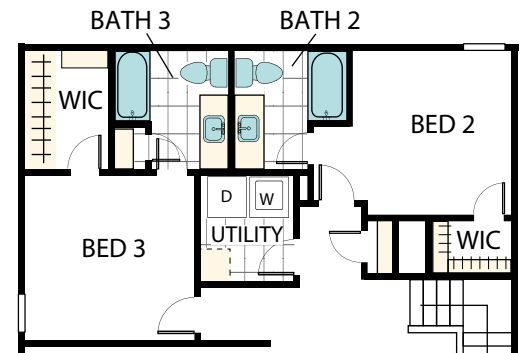

Elevation A, Color Scheme 5: 2205 SQ FT

Elevation B, Color Scheme 6: 2202 SQ FT

Elevation C, Color Scheme 9: 2205 SQ FT

Tech Center Option

Bedroom 4 Option

Prices, floorplans, and features are subject to change anytime without notice. Front porches and window types change sizes and vary with elevation. All square footages are approximate and may vary upon elevations and/or options selected and may change without notice. Any material colors depicted including windows, doors and shutters are subject to change and may not represent actual color installed on home. Any landscaping is an artist's rendering and actual landscaping will differ. Home prices will differ based on lot premium and elevation material, and are subject to change without notice. Exterior stone is a natural material and is subject to variation. Please consult your Masonwood New Home Professional for current information. ©2022 | Masonwood Homes, LLC.

Main Elevation A, B, C

Upper Elevation A, C

Bath 2 & 3 Option

Owner's Walk-In Shower Option

Owner's Shower Option 1

Owner's Shower Option 2

1/2 Bath Option

Prices, floorplans, and features are subject to change anytime without notice. Front porches and window types change sizes and vary with elevation. All square footages are approximate and may vary upon elevations and/or options selected and may change without notice. Any material colors depicted including windows, doors and shutters are subject to change and may not represent actual color installed on home. Any landscaping is an artist's rendering and actual landscaping will differ. Home prices will differ based on lot premium and elevation material, and are subject to change without notice. Exterior stone is a natural material and is subject to variation. Please consult your Masonwood New Home Professional for current information. ©2022 | Masonwood Homes, LLC.