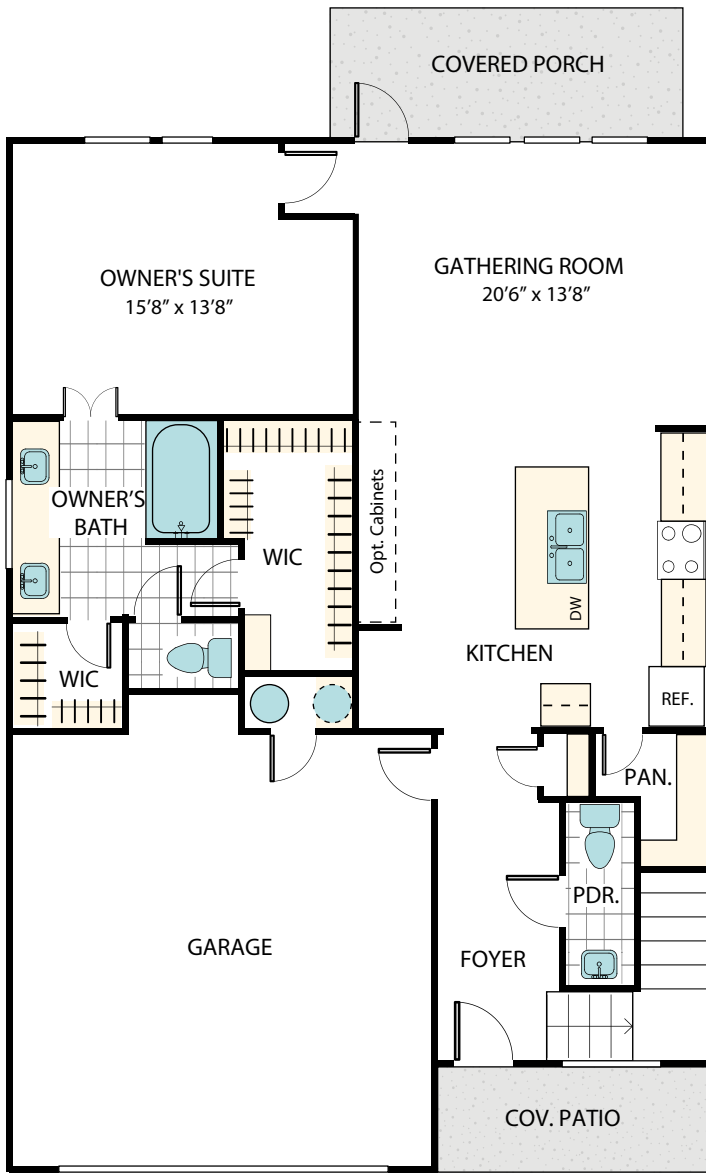

Elevation A, Color Scheme 5: 2205 SQ FT

Elevation B, Color Scheme 6: 2202 SQ FT

Elevation C, Color Scheme 9: 2205 SQ FT

Tech Center Option

Bedroom 4 Option

Prices, floorplans, and features are subject to change anytime without notice. Front porches and window types change sizes and vary with elevation. All square footages are approximate and may vary upon elevations and/or options selected and may change without notice. Any material colors depicted including windows, doors and shutters are subject to change and may not represent actual color installed on home. Any landscaping is an artist's rendering and actual landscaping will differ. Home prices will differ based on lot premium and elevation material, and are subject to change without notice. Exterior stone is a natural material and is subject to variation. Please consult your Masonwood New Home Professional for current information. ©2022 | Masonwood Homes, LLC.

Main Elevation A, B, C

Upper Elevation A, C

Bath 2 & 3 Option

Owner's Walk-In Shower Option

Owner's Shower Option 1

Owner's Shower Option 2

1/2 Bath Option

Prices, floorplans, and features are subject to change anytime without notice. Front porches and window types change sizes and vary with elevation. All square footages are approximate and may vary upon elevations and/or options selected and may change without notice. Any material colors depicted including windows, doors and shutters are subject to change and may not represent actual color installed on home. Any landscaping is an artist's rendering and actual landscaping will differ. Home prices will differ based on lot premium and elevation material, and are subject to change without notice. Exterior stone is a natural material and is subject to variation. Please consult your Masonwood New Home Professional for current information. ©2022 | Masonwood Homes, LLC.