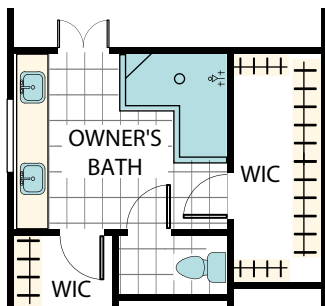

Elevation A, Color Scheme 5: 2205 SQ FT

Elevation B, Color Scheme 6: 2202 SQ FT

Elevation C, Color Scheme 9: 2205 SQ FT

Tech Center Option

Bedroom 4 Option

Prices, floorplans, and features are subject to change anytime without notice. Front porches and window types change sizes and vary with elevation. All square footages are approximate and may vary upon elevations and/or options selected and may change without notice. Any material colors depicted including windows, doors and shutters are subject to change and may not represent actual color installed on home. Any landscaping is an artist's rendering and actual landscaping will differ. Home prices will differ based on lot premium and elevation material, and are subject to change without notice. Exterior stone is a natural material and is subject to variation. Please consult your Masonwood New Home Professional for current information. ©2022 | Masonwood Homes, LLC.

Main Elevation A, B, C

Upper Elevation A, C

Bath 2 & 3 Option

Owner's Walk-In Shower Option

Owner's Shower Option 1

Owner's Shower Option 2

1/2 Bath Option

Prices, floorplans, and features are subject to change anytime without notice. Front porches and window types change sizes and vary with elevation. All square footages are approximate and may vary upon elevations and/or options selected and may change without notice. Any material colors depicted including windows, doors and shutters are subject to change and may not represent actual color installed on home. Any landscaping is an artist's rendering and actual landscaping will differ. Home prices will differ based on lot premium and elevation material, and are subject to change without notice. Exterior stone is a natural material and is subject to variation. Please consult your Masonwood New Home Professional for current information. ©2022 | Masonwood Homes, LLC.