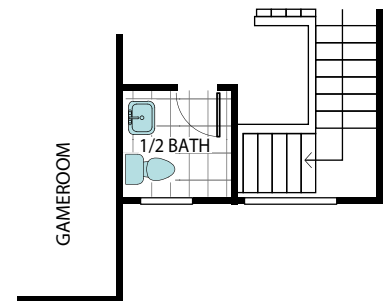

Elevation A, Color Scheme 5: 2205 SQ FT

Elevation B, Color Scheme 6: 2202 SQ FT

Elevation C, Color Scheme 9: 2205 SQ FT

Tech Center Option

Bedroom 4 Option

Prices, floorplans, and features are subject to change anytime without notice. Front porches and window types change sizes and vary with elevation. All square footages are approximate and may vary upon elevations and/or options selected and may change without notice. Any material colors depicted including windows, doors and shutters are subject to change and may not represent actual color installed on home. Any landscaping is an artist's rendering and actual landscaping will differ. Home prices will differ based on lot premium and elevation material, and are subject to change without notice. Exterior stone is a natural material and is subject to variation. Please consult your Masonwood New Home Professional for current information. ©2022 | Masonwood Homes, LLC.

Main Elevation A, B, C

Upper Elevation A, C

Bath 2 & 3 Option

Owner's Walk-In Shower Option

Owner's Shower Option 1

Owner's Shower Option 2

1/2 Bath Option

Prices, floorplans, and features are subject to change anytime without notice. Front porches and window types change sizes and vary with elevation. All square footages are approximate and may vary upon elevations and/or options selected and may change without notice. Any material colors depicted including windows, doors and shutters are subject to change and may not represent actual color installed on home. Any landscaping is an artist's rendering and actual landscaping will differ. Home prices will differ based on lot premium and elevation material, and are subject to change without notice. Exterior stone is a natural material and is subject to variation. Please consult your Masonwood New Home Professional for current information. ©2022 | Masonwood Homes, LLC.