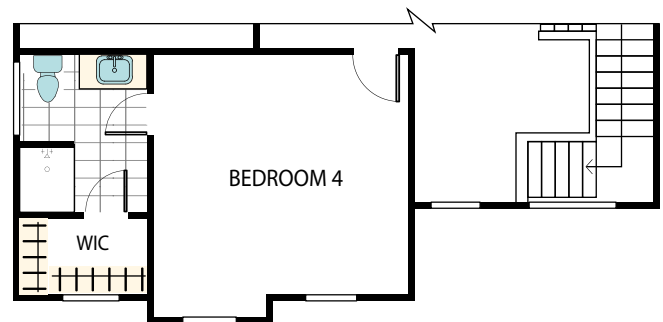

Elevation A, Color Scheme 5: 2205 SQ FT

Elevation B, Color Scheme 6: 2202 SQ FT

Elevation C, Color Scheme 9: 2205 SQ FT

Tech Center Option

Bedroom 4 Option

Prices, floorplans, and features are subject to change anytime without notice. Front porches and window types change sizes and vary with elevation. All square footages are approximate and may vary upon elevations and/or options selected and may change without notice. Any material colors depicted including windows, doors and shutters are subject to change and may not represent actual color installed on home. Any landscaping is an artist's rendering and actual landscaping will differ. Home prices will differ based on lot premium and elevation material, and are subject to change without notice. Exterior stone is a natural material and is subject to variation. Please consult your Masonwood New Home Professional for current information. ©2022 | Masonwood Homes, LLC.

Main Elevation A, B, C

Upper Elevation A, C

Bath 2 & 3 Option

Owner's Walk-In Shower Option

Owner's Shower Option 1

Owner's Shower Option 2

1/2 Bath Option

Prices, floorplans, and features are subject to change anytime without notice. Front porches and window types change sizes and vary with elevation. All square footages are approximate and may vary upon elevations and/or options selected and may change without notice. Any material colors depicted including windows, doors and shutters are subject to change and may not represent actual color installed on home. Any landscaping is an artist's rendering and actual landscaping will differ. Home prices will differ based on lot premium and elevation material, and are subject to change without notice. Exterior stone is a natural material and is subject to variation. Please consult your Masonwood New Home Professional for current information. ©2022 | Masonwood Homes, LLC.