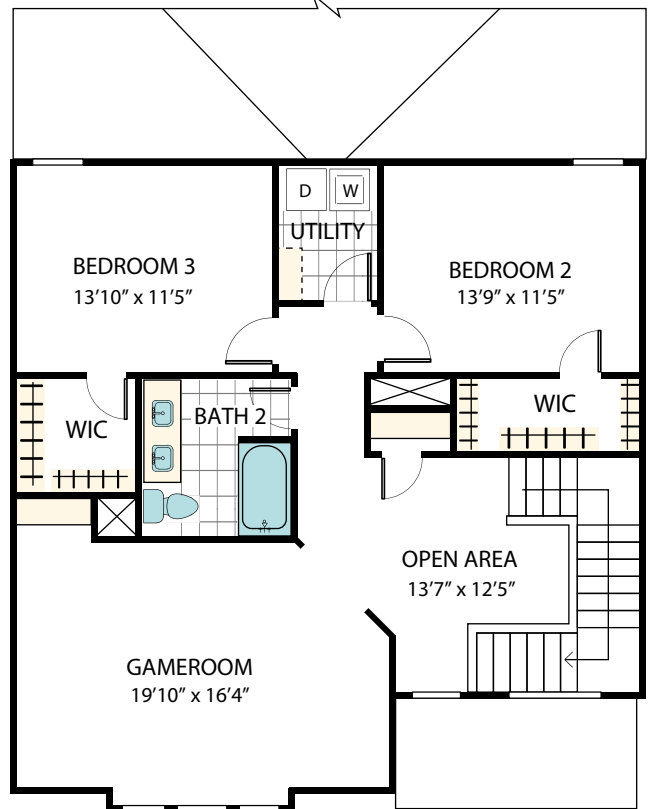

Elevation A, Color Scheme 5: 2205 SQ FT

Elevation B, Color Scheme 6: 2202 SQ FT

Elevation C, Color Scheme 9: 2205 SQ FT

Tech Center Option

Bedroom 4 Option

Prices, floorplans, and features are subject to change anytime without notice. Front porches and window types change sizes and vary with elevation. All square footages are approximate and may vary upon elevations and/or options selected and may change without notice. Any material colors depicted including windows, doors and shutters are subject to change and may not represent actual color installed on home. Any landscaping is an artist's rendering and actual landscaping will differ. Home prices will differ based on lot premium and elevation material, and are subject to change without notice. Exterior stone is a natural material and is subject to variation. Please consult your Masonwood New Home Professional for current information. ©2022 | Masonwood Homes, LLC.

Main Elevation A, B, C

Upper Elevation A, C

Bath 2 & 3 Option

Owner's Walk-In Shower Option

Owner's Shower Option 1

Owner's Shower Option 2

1/2 Bath Option

Prices, floorplans, and features are subject to change anytime without notice. Front porches and window types change sizes and vary with elevation. All square footages are approximate and may vary upon elevations and/or options selected and may change without notice. Any material colors depicted including windows, doors and shutters are subject to change and may not represent actual color installed on home. Any landscaping is an artist's rendering and actual landscaping will differ. Home prices will differ based on lot premium and elevation material, and are subject to change without notice. Exterior stone is a natural material and is subject to variation. Please consult your Masonwood New Home Professional for current information. ©2022 | Masonwood Homes, LLC.