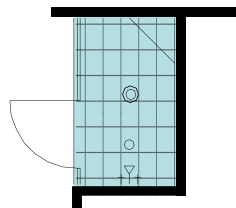

Elevation A, Color Scheme 5: 2205 SQ FT

Elevation B, Color Scheme 6: 2202 SQ FT

Elevation C, Color Scheme 9: 2205 SQ FT

Tech Center Option

Bedroom 4 Option

Prices, floorplans, and features are subject to change anytime without notice. Front porches and window types change sizes and vary with elevation. All square footages are approximate and may vary upon elevations and/or options selected and may change without notice. Any material colors depicted including windows, doors and shutters are subject to change and may not represent actual color installed on home. Any landscaping is an artist's rendering and actual landscaping will differ. Home prices will differ based on lot premium and elevation material, and are subject to change without notice. Exterior stone is a natural material and is subject to variation. Please consult your Masonwood New Home Professional for current information. ©2022 | Masonwood Homes, LLC.

Main Elevation A, B, C

Upper Elevation A, C

Bath 2 & 3 Option

Owner's Walk-In Shower Option

Owner's Shower Option 1

Owner's Shower Option 2

1/2 Bath Option

Prices, floorplans, and features are subject to change anytime without notice. Front porches and window types change sizes and vary with elevation. All square footages are approximate and may vary upon elevations and/or options selected and may change without notice. Any material colors depicted including windows, doors and shutters are subject to change and may not represent actual color installed on home. Any landscaping is an artist's rendering and actual landscaping will differ. Home prices will differ based on lot premium and elevation material, and are subject to change without notice. Exterior stone is a natural material and is subject to variation. Please consult your Masonwood New Home Professional for current information. ©2022 | Masonwood Homes, LLC.